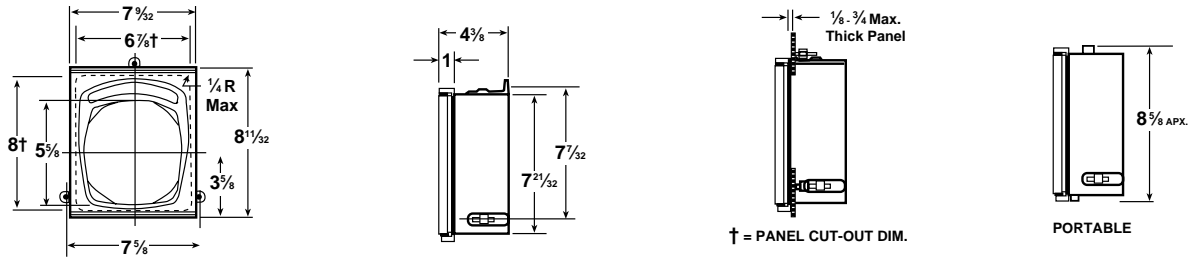

6" Recorder Case Dimensions

8" Recorder Case Dimensions

10" & 12" Recorder Case Dimensions

Charts For Temperature Recorders

Chart Size	Period of Revolution	Chart No.	Range	Divs.	Charts Gas F	c
6 Inch	24-Hour	W-150 + 100-6* Rev.	-150 to 100°	5°	✓	✓
		W370-130-6	-130 to 370°	10°	✓	✓
		W120-30-6	-30 to 120°	2°	✓	✓
		W120-20-6	-20 to 120°	5°	✓	✓
		W60-0-6	0 to 60°	1°	✓	✓
		W100-0-6	0 to 100°	2°	✓	✓
		W200-0-6	0 to 200°	5°	✓	✓
		W300-0-6	0 to 300°	5°	✓	✓
		W180 + 30-6	30 to 180°	5°	✓	✓
	7-Day	W7-150 + 100-6* Rev.	-150 to 100°	5°	✓	✓
		W7-100 + 38-6* Rev.	-100 to 38°	2°	✓	✓
		W7-60-40-6	-40 to 60°	2°	✓	✓
		W7-120-20-6	-20 to 120°	5°	✓	✓
		W7-38-17-6	-17 to 38°	1°	✓	✓
		W7-60-0-6	0 to 60°	1°	✓	✓
		W7-100-0-6	0 to 100°	2°	✓	✓
		W7-200-0-6	0 to 200°	5°	✓	✓
		W7-300-0-6	0 to 300°	5°	✓	✓
8 Inch	24-Hour	W40 + 80-8* Rev.	-40 to 80°	2°	✓	✓
		W110-40-8	-40 to 110°	2°	✓	✓
		W100-20-8	-20 to 100°	2°	✓	✓
		W60-0-8	0 to 60°	1°	✓	✓
		W100-0-8	0 to 100°	2°	✓	✓
		W120-0-8	0 to 120°	2°	✓	✓
		W150-0-8	0 to 150°	2°	✓	✓
		W200-0-8	0 to 200°	5°	✓	✓
		W250-0-8	0 to 250°	5°	✓	✓
		W300-0-8	0 to 300°	5°	✓	✓
		W500-0-8	0 to 500°	10°	✓	✓
	7 Day	W1000-0-8	0 to 1000°	20°	✓	✓
		W7-40 + 80-8* Rev.	-40 to 80°	2°	✓	✓
		W7-110-40-8	-40 to 110°	2°	✓	✓
		W7-30 + 70-8* Rev.	-30 to 70°	2°	✓	✓
		W7-40-10-8	-10 to 40°	1°	✓	✓
		W7-110-10-8	-10 to 110°	2°	✓	✓
		W7-110-10-8 1/2**	-10 to 110°	2°	✓	✓
W7-50-0-8	0 to 50°	1°	✓	✓		
W7-60-0-8	0 to 60°	1°	✓	✓		
W7-80-0-8 1/2**	0 to 80°	2°	✓	✓		
W7-100-0-8	0 to 100°	2°	✓	✓		
W7-100-0-8**	{ 0 to 100° }	2°	✓	✓		
200-50-8**	{ 50 to 200° }	3°	✓	✓		
W7-120-0-8	0 to 120°	2°	✓	✓		
W7-150-0-8	0 to 150°	2°	✓	✓		
W7-300-0-8	0 to 300°	5°	✓	✓		
W7-500-0-8	0 to 500°	10°	✓	✓		

*Reverse graduations, i.e. lowest point in range at outer edge of chart.

**1/2" diameter hole.

✓Charts Available.

††Combination temperature and pressure chart.

NOTE: REORDER CHARTS ONLY (WITHOUT RECORDER) FROM GRAPHIC CONTROLS. USA: 1-800-669-1535; CANADA 1-800-267-9498; INTERNATIONAL 1-716-847-7582.