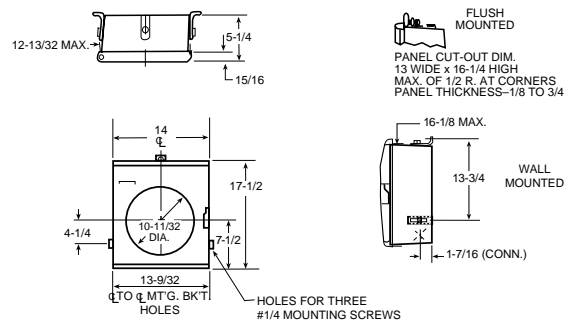

6" Recorder Case Dimensions

8" Recorder Case Dimensions

10" & 12" Recorder Case Dimensions

Charts For Temperature Recorders

Chart Size	Period of Revolution	Chart No.	Range	Divs.	Charts Gas F	c
6 Inch	24-Hour	W-150 + 100-6* Rev.	-150 to 100°	5°	✓	✓
		W370-130-6	-130 to 370°	10°	✓	✓
		W120-30-6	-30 to 120°	2°	✓	✓
		W120-20-6	-20 to 120°	5°	✓	✓
		W60-0-6	0 to 60°	1°	✓	✓
		W100-0-6	0 to 100°	2°	✓	✓
		W200-0-6	0 to 200°	5°	✓	✓
		W300-0-6	0 to 300°	5°	✓	✓
		W180 + 30-6	30 to 180°	5°	✓	✓
	7-Day	W7-150 + 100-6* Rev.	-150 to 100°	5°	✓	✓
		W7-100 + 38-6* Rev.	-100 to 38°	2°	✓	✓
		W7-60-40-6	-40 to 60°	2°	✓	✓
		W7-120-20-6	-20 to 120°	5°	✓	✓
		W7-38-17-6	-17 to 38°	1°	✓	✓
		W7-60-0-6	0 to 60°	1°	✓	✓
		W7-100-0-6	0 to 100°	2°	✓	✓
		W7-200-0-6	0 to 200°	5°	✓	✓
		W7-300-0-6	0 to 300°	5°	✓	✓
8 Inch	24-Hour	W40 + 80-8* Rev.	-40 to 80°	2°	✓	✓
		W110-40-8	-40 to 110°	2°	✓	✓
		W100-20-8	-20 to 100°	2°	✓	✓
		W60-0-8	0 to 60°	1°	✓	✓
		W100-0-8	0 to 100°	2°	✓	✓
		W120-0-8	0 to 120°	2°	✓	✓
		W150-0-8	0 to 150°	2°	✓	✓
		W200-0-8	0 to 200°	5°	✓	✓
		W250-0-8	0 to 250°	5°	✓	✓
		W300-0-8	0 to 300°	5°	✓	✓
		W500-0-8	0 to 500°	10°	✓	✓
	7 Day	W1000-0-8	0 to 1000°	20°	✓	✓
		W7-40 + 80-8* Rev.	-40 to 80°	2°	✓	✓
		W7-110-40-8	-40 to 110°	2°	✓	✓
		W7-30 + 70-8* Rev.	-30 to 70°	2°	✓	✓
		W7-40-10-8	-10 to 40°	1°	✓	✓
		W7-110-10-8	-10 to 110°	2°	✓	✓
		W7-110-10-8 1/2**	-10 to 110°	2°	✓	✓
W7-50-0-8	0 to 50°	1°	✓	✓		
W7-60-0-8	0 to 60°	1°	✓	✓		
W7-80-0-8 1/2**	0 to 80°	2°	✓	✓		
W7-100-0-8	0 to 100°	2°	✓	✓		
W7-100-0-8**	{ 0 to 100° }	2°	✓	✓		
200-50-8**	{ 50 to 200° }	3°	✓	✓		
W7-120-0-8	0 to 120°	2°	✓	✓		
W7-150-0-8	0 to 150°	2°	✓	✓		
W7-300-0-8	0 to 300°	5°	✓	✓		
W7-500-0-8	0 to 500°	10°	✓	✓		

*Reverse graduations, i.e. lowest point in range at outer edge of chart.

**1/2" diameter hole.

✓Charts Available.

††Combination temperature and pressure chart.

NOTE: REORDER CHARTS ONLY (WITHOUT RECORDER) FROM GRAPHIC CONTROLS. USA: 1-800-669-1535; CANADA 1-800-267-9498; INTERNATIONAL 1-716-847-7582.