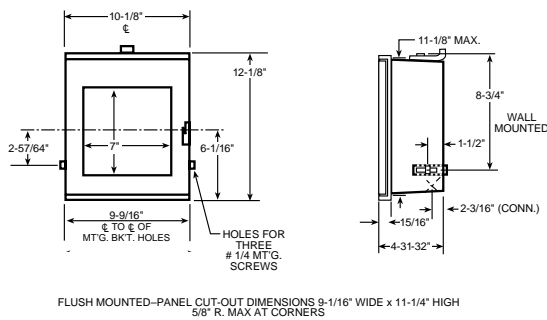

6" Recorder Case Dimensions

8" Recorder Case Dimensions

10" & 12" Recorder Case Dimensions

Charts For Temperature Recorders

Chart Size	Period of Revolution	Chart No.	Range	Divs.	Charts Gas F	c
6 Inch	24-Hour	W-150 + 100-6* Rev.	-150 to 100°	5°	✓	✓
		W370-130-6	-130 to 370°	10°	✓	✓
		W120-30-6	-30 to 120°	2°	✓	✓
		W120-20-6	-20 to 120°	5°	✓	✓
		W60-0-6	0 to 60°	1°	✓	✓
		W100-0-6	0 to 100°	2°	✓	✓
		W200-0-6	0 to 200°	5°	✓	✓
		W300-0-6	0 to 300°	5°	✓	✓
		W180 + 30-6	30 to 180°	5°	✓	✓
	7-Day	W7-150 + 100-6* Rev.	-150 to 100°	5°	✓	✓
		W7-100 + 38-6* Rev.	-100 to 38°	2°	✓	✓
		W7-60-40-6	-40 to 60°	2°	✓	✓
		W7-120-20-6	-20 to 120°	5°	✓	✓
		W7-38-17-6	-17 to 38°	1°	✓	✓
		W7-60-0-6	0 to 60°	1°	✓	✓
		W7-100-0-6	0 to 100°	2°	✓	✓
		W7-200-0-6	0 to 200°	5°	✓	✓
		W7-300-0-6	0 to 300°	5°	✓	✓
8 Inch	24-Hour	W40 + 80-8* Rev.	-40 to 80°	2°	✓	✓
		W110-40-8	-40 to 110°	2°	✓	✓
		W100-20-8	-20 to 100°	2°	✓	✓
		W60-0-8	0 to 60°	1°	✓	✓
		W100-0-8	0 to 100°	2°	✓	✓
		W120-0-8	0 to 120°	2°	✓	✓
		W150-0-8	0 to 150°	2°	✓	✓
		W200-0-8	0 to 200°	5°	✓	✓
		W250-0-8	0 to 250°	5°	✓	✓
		W300-0-8	0 to 300°	5°	✓	✓
		W500-0-8	0 to 500°	10°	✓	✓
	7 Day	W1000-0-8	0 to 1000°	20°	✓	✓
		W7-40 + 80-8* Rev.	-40 to 80°	2°	✓	✓
		W7-110-40-8	-40 to 110°	2°	✓	✓
		W7-30 + 70-8* Rev.	-30 to 70°	2°	✓	✓
		W7-40-10-8	-10 to 40°	1°	✓	✓
		W7-110-10-8	-10 to 110°	2°	✓	✓
		W7-110-10-8 1/2**	-10 to 110°	2°	✓	✓
W7-50-0-8	0 to 50°	1°	✓	✓		
W7-60-0-8	0 to 60°	1°	✓	✓		
W7-80-0-8 1/2**	0 to 80°	2°	✓	✓		
W7-100-0-8	0 to 100°	2°	✓	✓		
W7-100-0-8**	{ 0 to 100° }	2°	✓	✓		
200-50-8**	{ 50 to 200° }	3°	✓	✓		
W7-120-0-8	0 to 120°	2°	✓	✓		
W7-150-0-8	0 to 150°	2°	✓	✓		
W7-300-0-8	0 to 300°	5°	✓	✓		
W7-500-0-8	0 to 500°	10°	✓	✓		

*Reverse graduations, i.e. lowest point in range at outer edge of chart.

**1/2" diameter hole.

✓Charts Available.

††Combination temperature and pressure chart.

NOTE: REORDER CHARTS ONLY (WITHOUT RECORDER) FROM GRAPHIC CONTROLS. USA: 1-800-669-1535; CANADA 1-800-267-9498; INTERNATIONAL 1-716-847-7582.