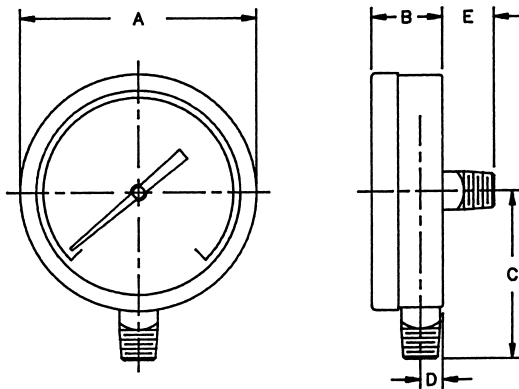

3-2-3 % Accuracy – 1½"-2"-2½"-3½" Dial Sizes

An inexpensive utility pressure gauge for the broad commercial and industrial market. These gauges provide 3-2-3% accuracy for measuring water, oil, gas, or any medium not corrosive to brass or phosphor bronze.

FEATURES

- Soft Soldered Phosphor Bronze Bourdon Tube and brass socket.
- Black finish steel case, plastic face
- Dual scale ranges in both psi and kPa
- 1/8 NPT available on 1½" dial size
1/4 NPT available on 2", 2½" and 3½" dial sizes
- Bottom or back connections available on 1½", 2" and 2½" dial sizes
3½" dial size available with bottom connection only

GAUGE SIZE		A	B	C	D	E
1½	INCH	1½	1⅞	1¼	¾	⅝
	MM	41	24	32	6	16
2	INCH	2⅞	1	1⅞	⅞	7⅞
	MM	52	26	48	10	22
2½	INCH	2½	1¼	2½	⅞	1⅜
	MM	64	32	54	10	21
3½ ^②	INCH	3½	1⅞	2¼	⅞	—
	MM	89	30	70	10	—

NOTE: ALL DIMENSIONS ARE APPROXIMATE